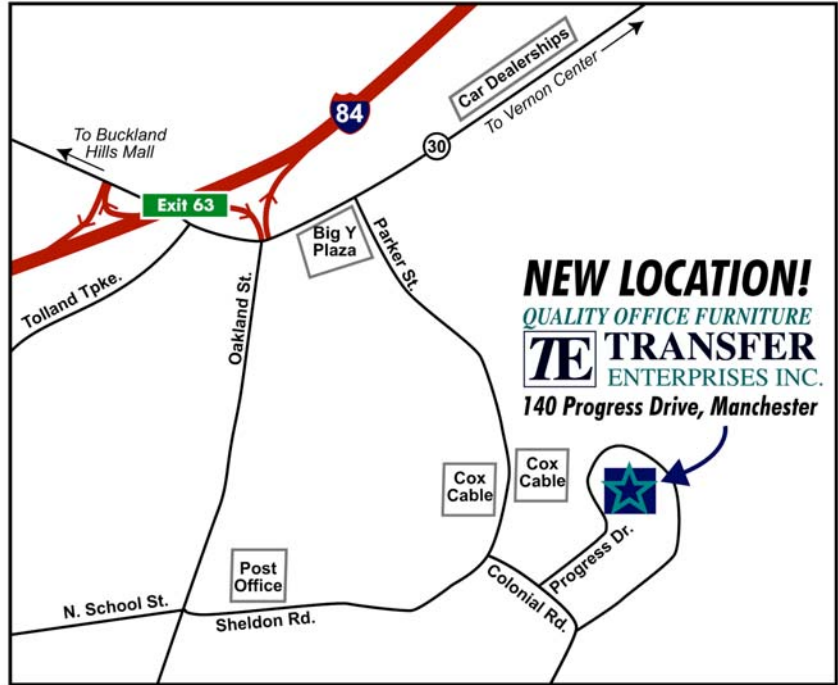

**\$50 Ea.**

New Condition

WORTH THE  
DRIVE FROM  
ANYWHERE !

- Patient Chair
- 4 legged High Back Style
- Open Arms
- Color: Beige Tweed Vinyl
- Oak Frame
- 20 Available - While Supplies Last

**\$199 Ea.**