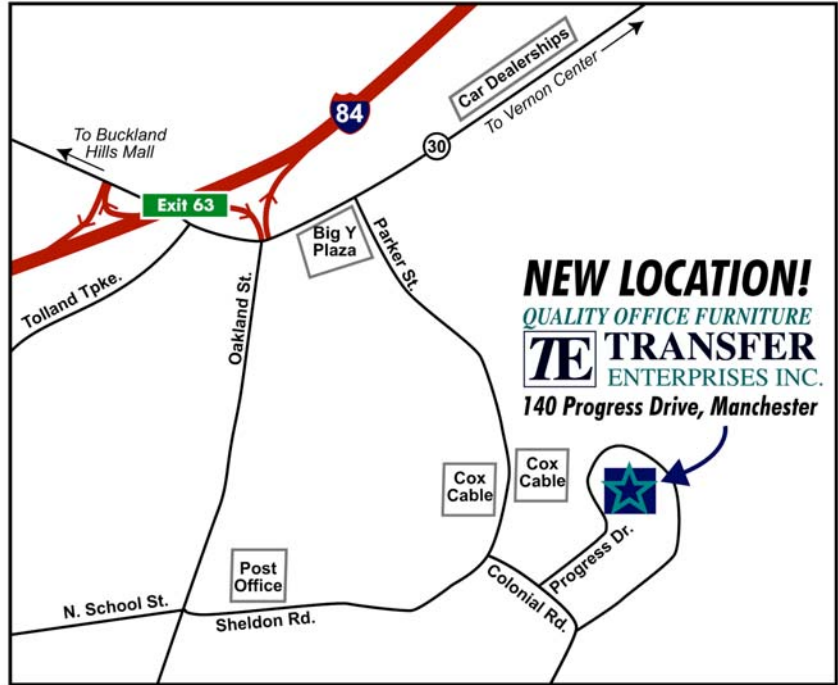

WORTH THE
DRIVE FROM
ANYWHERE !

- Patient Chair
- 4 legged High Back Style
- Open Arms
- Color: Beige Tweed Vinyl
- Oak Frame
- 20 Available - While Supplies Last

$199 Ea.

As-Is Condition